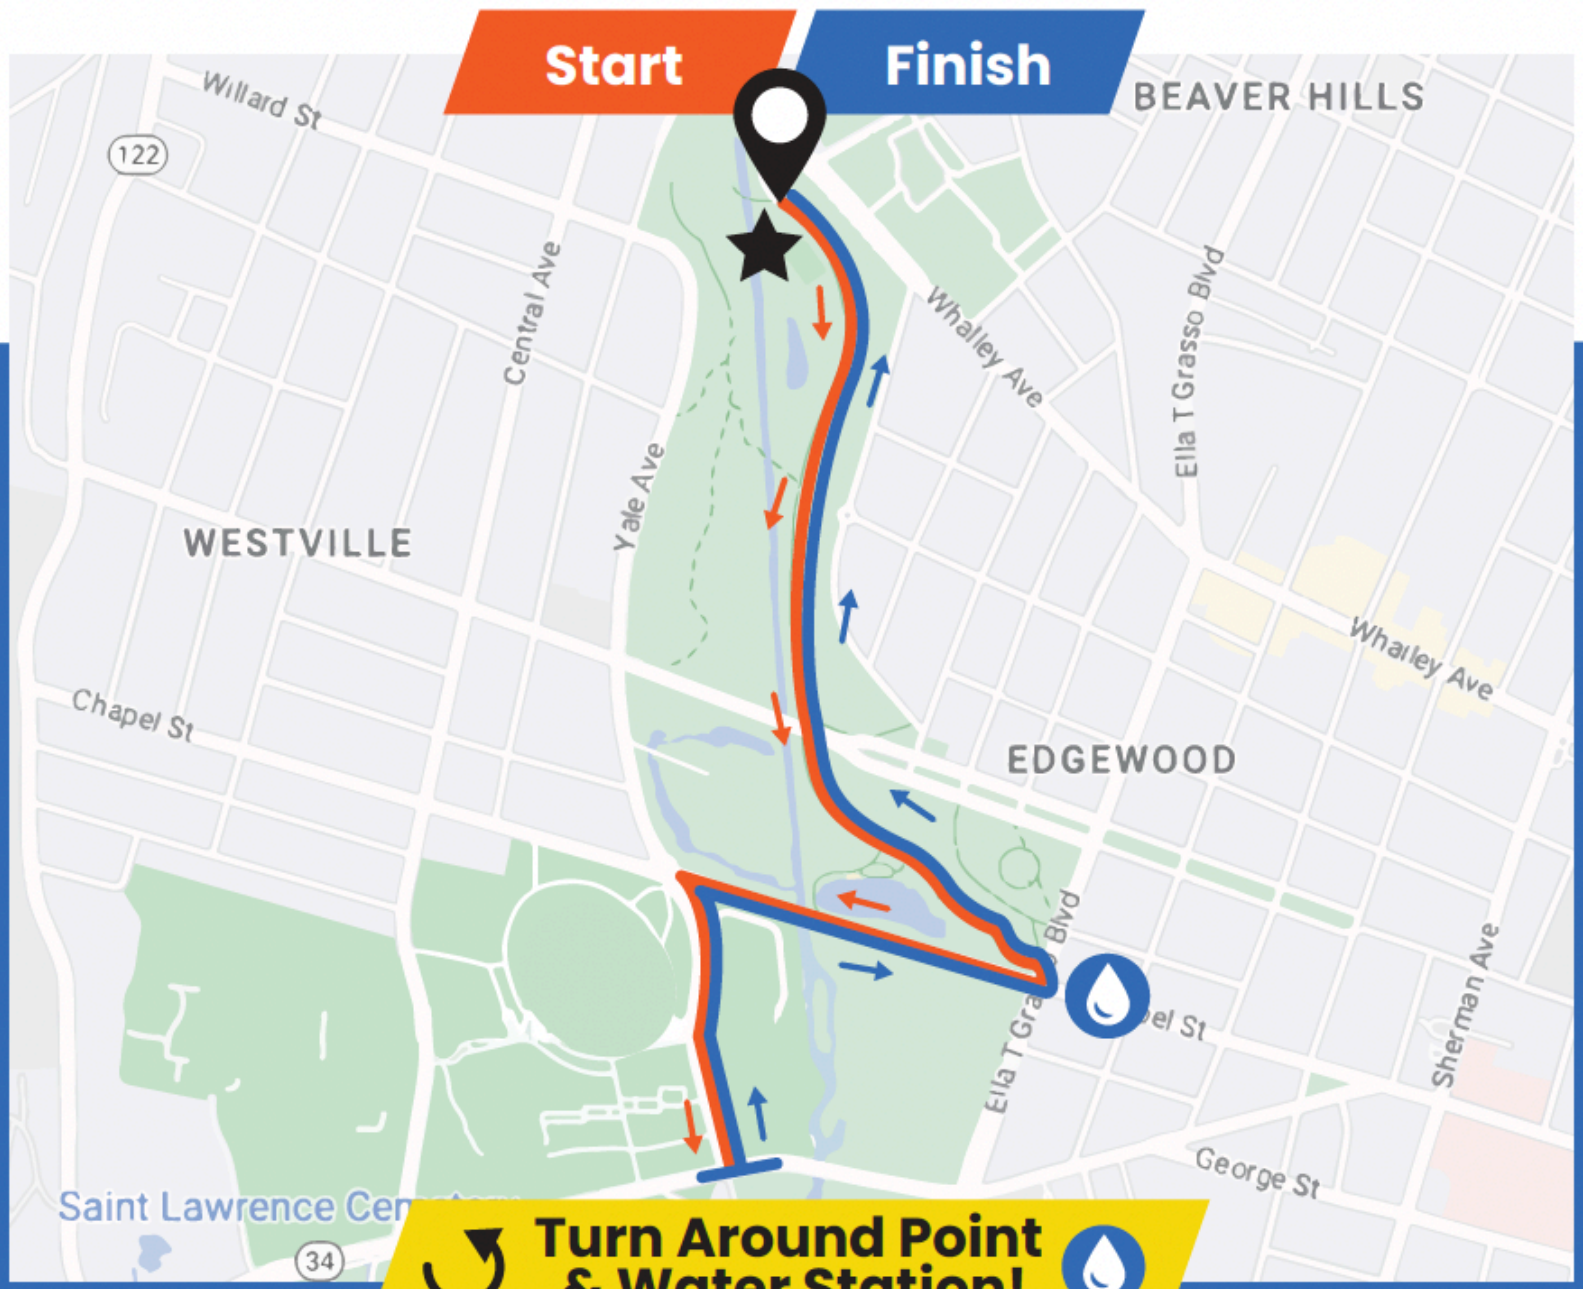

10.06.24

COURSE MAP

- Start & Finish Line
- Coogan Pavilion Bathroom, Tables, Snacks
- 5K Route Out
- Water Station
- 5K Route Back

Edgewood Park

Turn Around Point & Water Station!

Derby Avenue